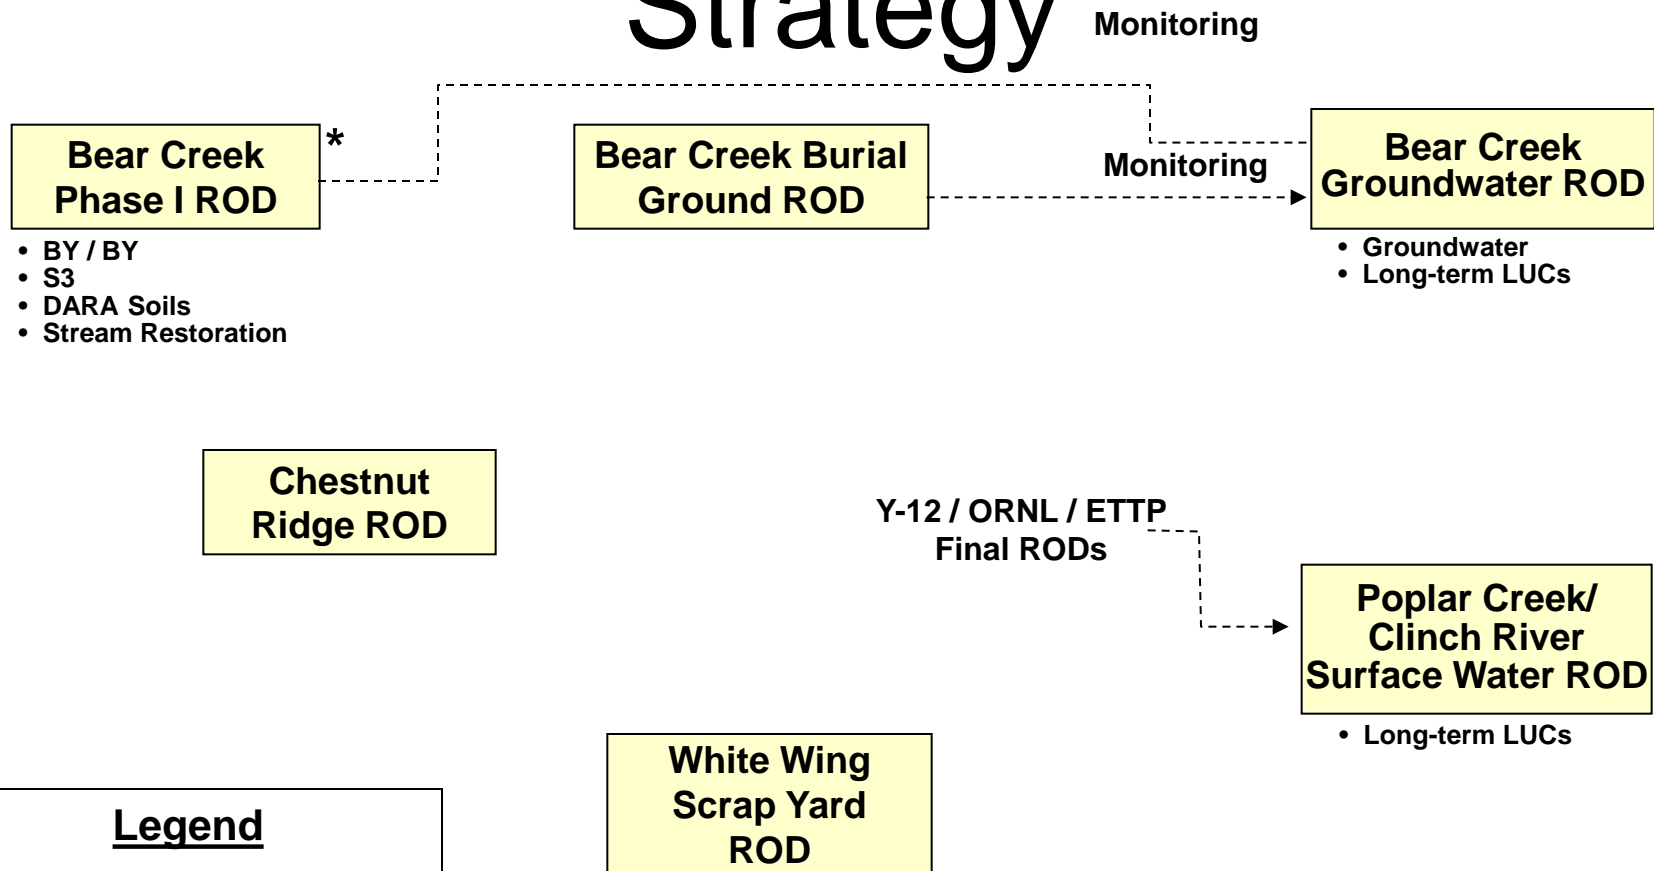

ORNL Decision Strategy

Legend

Decision Document Projects

* *Decision document approved; remediation complete or in progress*

UEFPC Decision Strategy

Legend

Decision Document Projects

* *Decision document approved; remediation complete or in progress*

Balance of Y-12 Decision Strategy

Legend

Decision Document Projects

* *Decision document approved; remediation complete or in progress*

ETTP Decision Making Strategy